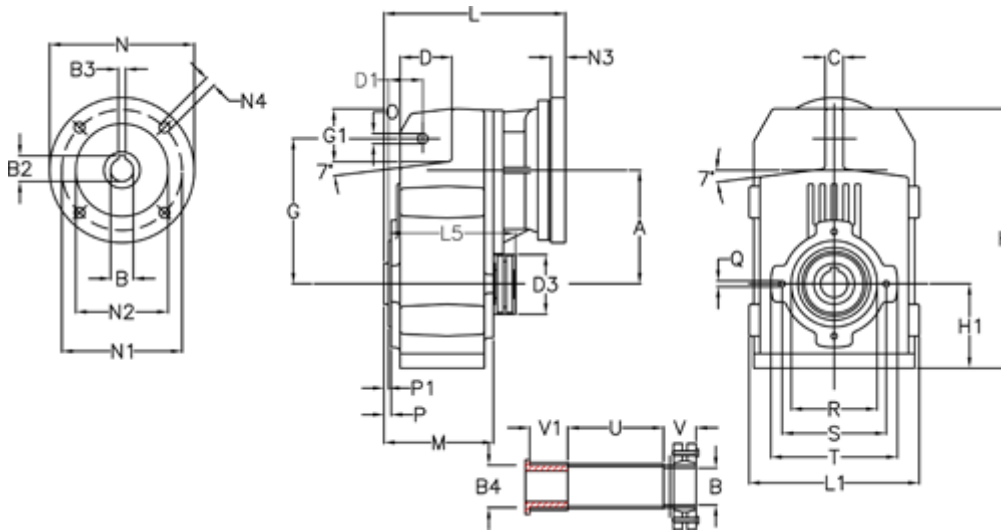

Article number: 29560512998935  
 Description: Shaft mounted gear  
 A513QF55-129,9-P90B5

## Measures

A = 211.30	D1 = 65.0	I5 = 222.0	P1	= 4.5	V = 6
B = 55	d3 = 120	M = 163.0	Q	= M12x19	V1 = 5
B1 = 24	G = 278	N = 200	R	= 180	
B2 = 27.3	G1 = 105.5	N1 = 165	S	= 215	
B3 = 8	H = 479.0	N2 = 130	T	= 250	
B4 = 55	H1 = 144.0	N4 = M10x20	Tightening torque Nm adapter bushing = 6.0		
C = 20	L = 287.5	O = 22	Tightening torque Nm shrink disc = 12.0		
D = 93.5	L1 = 273	P = 8.5	U	= 91.0	